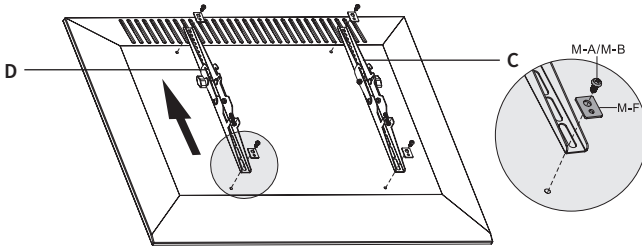

STEP 5

OPTION A: Small TV

Mount VESA Brackets (**C, D**) to the back of the TV with 14mm Bolts (**M-A or M-B**) and M5/M8 Washers (**M-F**). Tighten with a Phillips screwdriver.