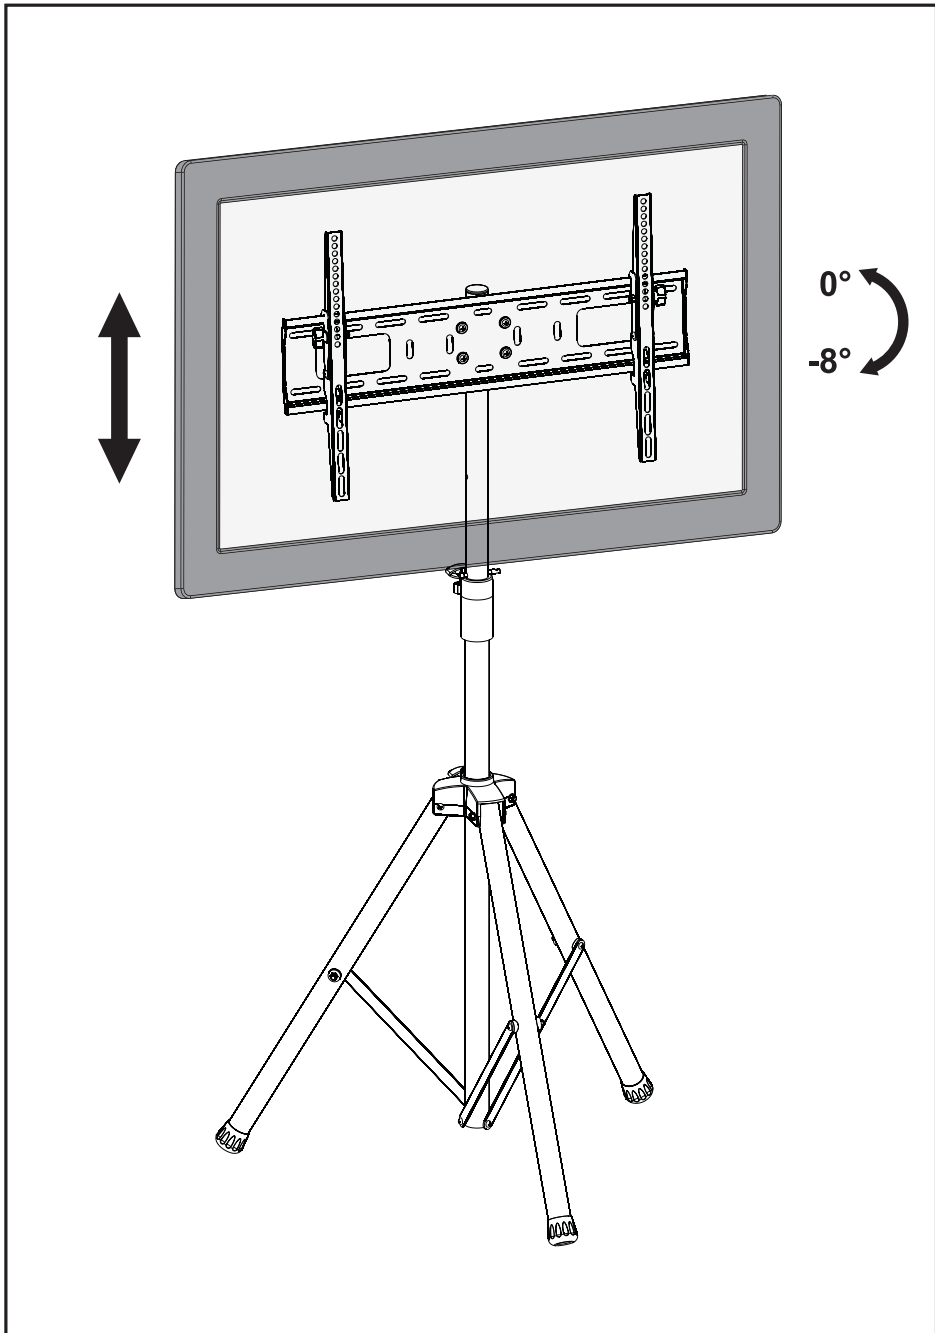

## OPTION A: Small TV

Mount VESA Brackets (**C, D**) to the back of the TV with 14mm Bolts (**M-A or M-B**) and M5/M8 Washers (**M-F**). Tighten with a Phillips screwdriver.

## OPTION B: Large or Curved Back TV

Mount VESA Brackets (**C, D**) to the back of the TV with 30 or 50mm Bolts (**M-C, M-D or M-E**), M5/M8 Washers (**M-F**) and Spacers (**M-G, M-H**). Tighten with a Phillips screwdriver.

# STEP 6

Hang the TV with VESA Brackets (**C, D**) over the VESA Plate (**B**) and secure with the pre-installed bolts underneath using a Phillips screwdriver.

Adjust as Desired

 Love your new VIVO setup and want to share?  
Tag us in your photo! **@vivo\_us**