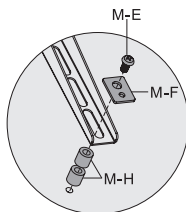

OPTION B: Large or Curved Back TV

Mount VESA Brackets (**C, D**) to the back of the TV with 30 or 50mm Bolts (**M-C, M-D or M-E**), M5/M8 Washers (**M-F**) and Spacers (**M-G, M-H**). Tighten with a Phillips screwdriver.