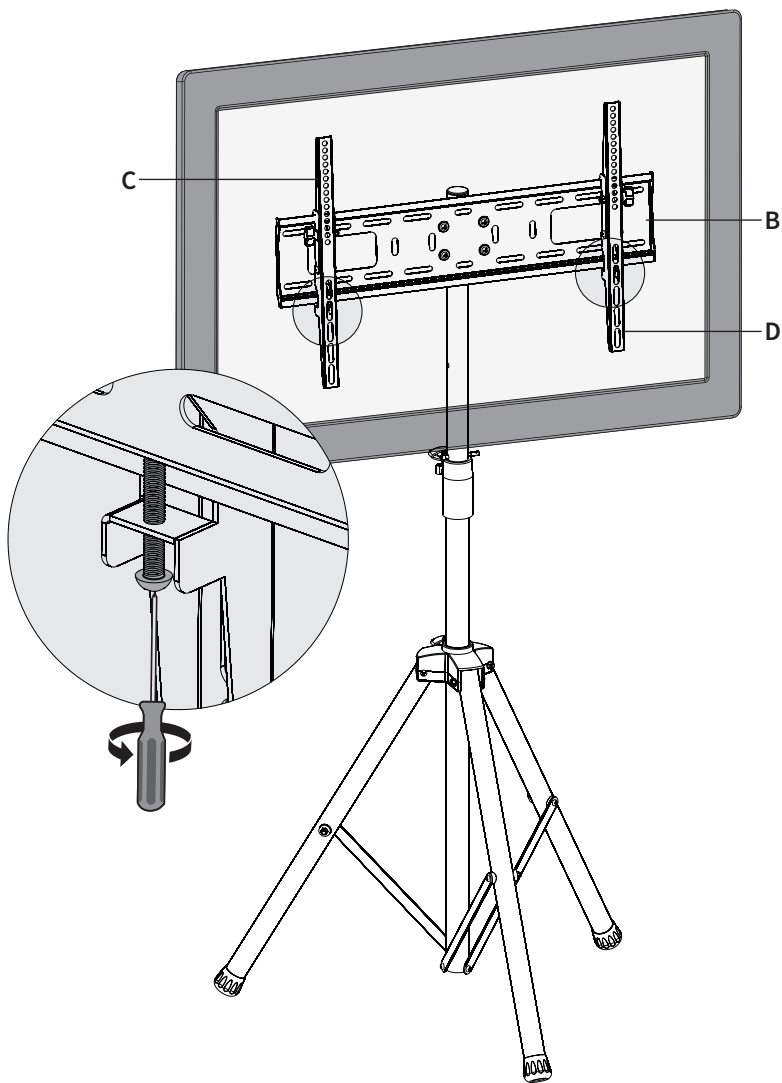

## OPTION A: Small TV

Mount VESA Brackets (**C, D**) to the back of the TV with 14mm Bolts (**M-A or M-B**) and M5/M8 Washers (**M-F**). Tighten with a Phillips screwdriver.

## OPTION B: Large or Curved Back TV

Mount VESA Brackets (**C, D**) to the back of the TV with 30 or 50mm Bolts (**M-C, M-D or M-E**), M5/M8 Washers (**M-F**) and Spacers (**M-G, M-H**). Tighten with a Phillips screwdriver.

# STEP 6

Hang the TV with VESA Brackets (**C, D**) over the VESA Plate (**B**) and secure with the pre-installed bolts underneath using a Phillips screwdriver.

Adjust as Desired

 Love your new VIVO setup and want to share?  
Tag us in your photo! **@vivo\_us**