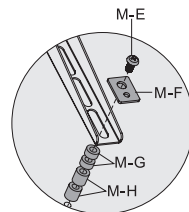

OPTION B: Large or Curved Back TV

Mount VESA Brackets (**C, D**) to the back of the TV with 30 or 50mm Bolts (**M-C, M-D or M-E**), M5/M8 Washers (**M-F**) and Spacers (**M-G, M-H**). Tighten with a Phillips screwdriver.