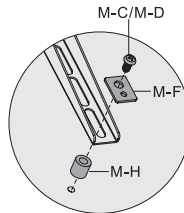

OPTION B: Large or Curved Back TV

Mount VESA Brackets (**C, D**) to the back of the TV with 30 or 50mm Bolts (**M-C, M-D or M-E**), M5/M8 Washers (**M-F**) and Spacers (**M-G, M-H**). Tighten with a Phillips screwdriver.