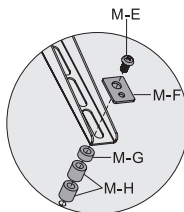

OPTION B: Large or Curved Back TV

Mount VESA Brackets (**C, D**) to the back of the TV with 30 or 50mm Bolts (**M-C, M-D or M-E**), M5/M8 Washers (**M-F**) and Spacers (**M-G, M-H**). Tighten with a Phillips screwdriver.