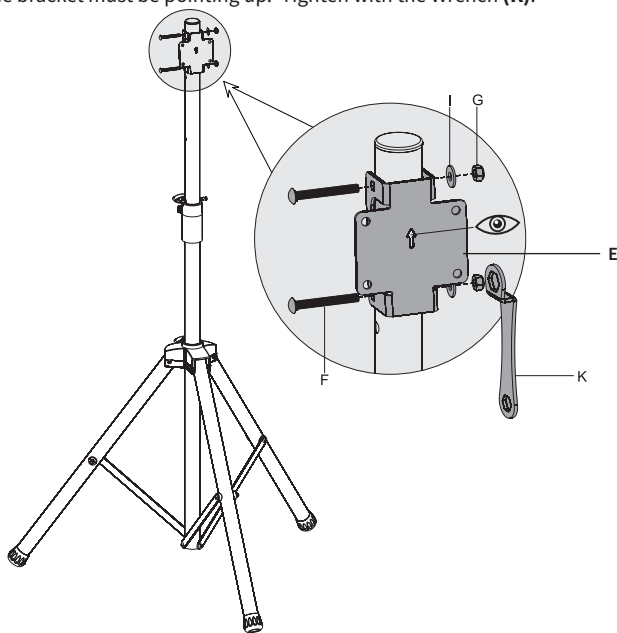

STEP 3

Install Mounting Bracket (E) using the M6x50 Carriage Bolts (F), Metal Washers (I) and M6 Lock Nuts (G). The arrow on the bracket must be pointing up. Tighten with the Wrench (K).