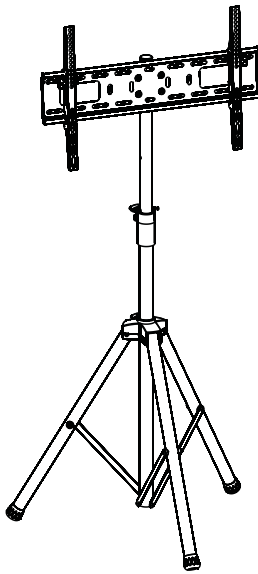

## Portable Large TV Tripod

### Instruction Manual

**SKU: STAND-TV75T**

Scan the QR code with your mobile device or follow the link for helpful videos and specifications related to this product.

<https://vivo-us.com/products/stand-tv75t>