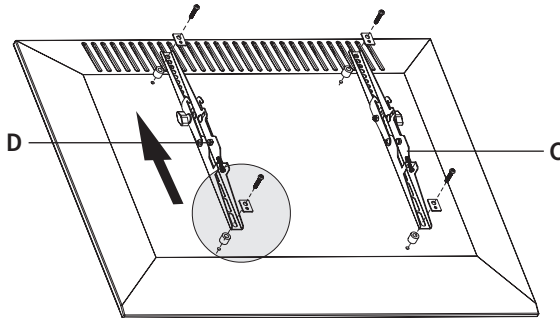

OPTION B: Large or Curved Back TV

Mount VESA Brackets (**C, D**) to the back of the TV with 30 or 50mm Bolts (**M-C, M-D or M-E**), M5/M8 Washers (**M-F**) and Spacers (**M-G, M-H**). Tighten with a Phillips screwdriver.