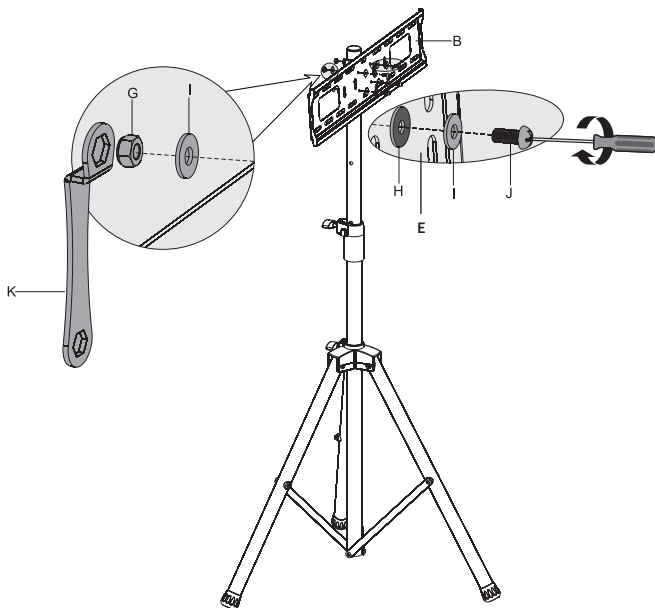

STEP 4

Assemble the VESA Plate (B) to the Mounting Bracket (E) using M6x14 Bolts (J), Metal Washers (I), Plastic Washers (H) and M6 Lock Nuts (G).