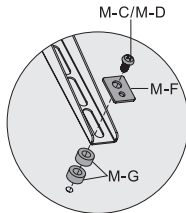

OPTION B: Large or Curved Back TV

Mount VESA Brackets (**C, D**) to the back of the TV with 30 or 50mm Bolts (**M-C, M-D or M-E**), M5/M8 Washers (**M-F**) and Spacers (**M-G, M-H**). Tighten with a Phillips screwdriver.