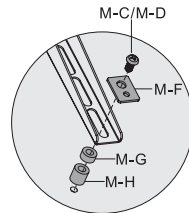

OPTION B: Large or Curved Back TV

Mount VESA Brackets (**C, D**) to the back of the TV with 30 or 50mm Bolts (**M-C, M-D or M-E**), M5/M8 Washers (**M-F**) and Spacers (**M-G, M-H**). Tighten with a Phillips screwdriver.